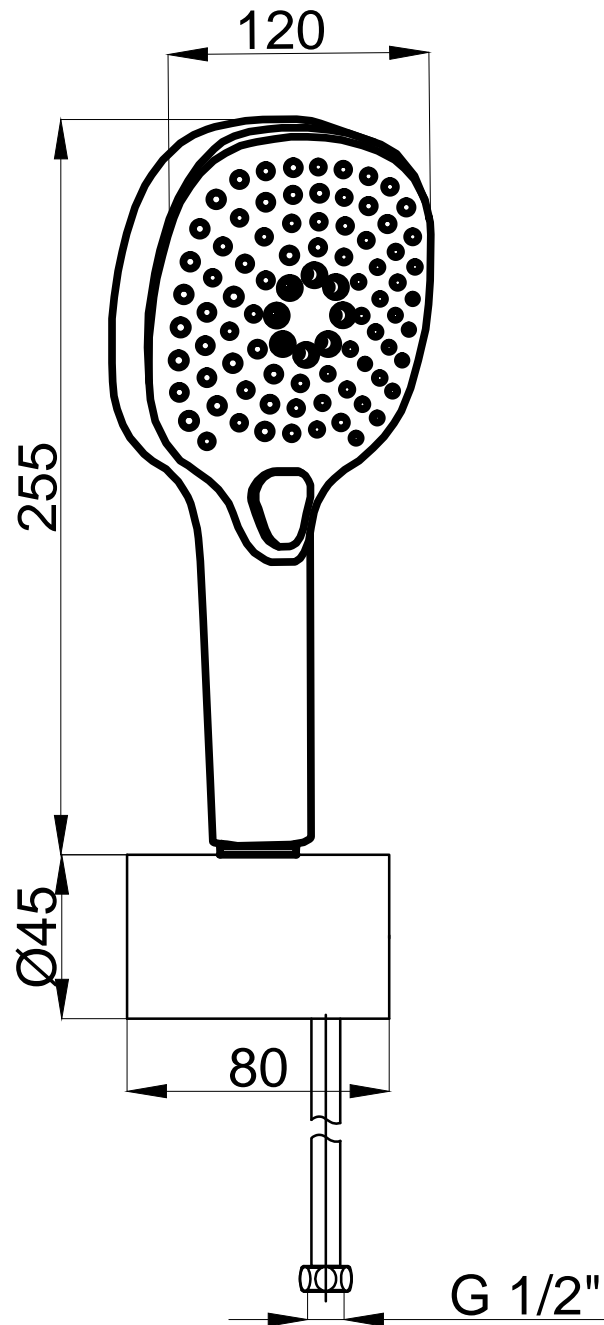

Mode S Series

Adell

Hanging Shower Set

Product Code: 15786019

www.adell.com

Adell Faucet and Valve Production Co.